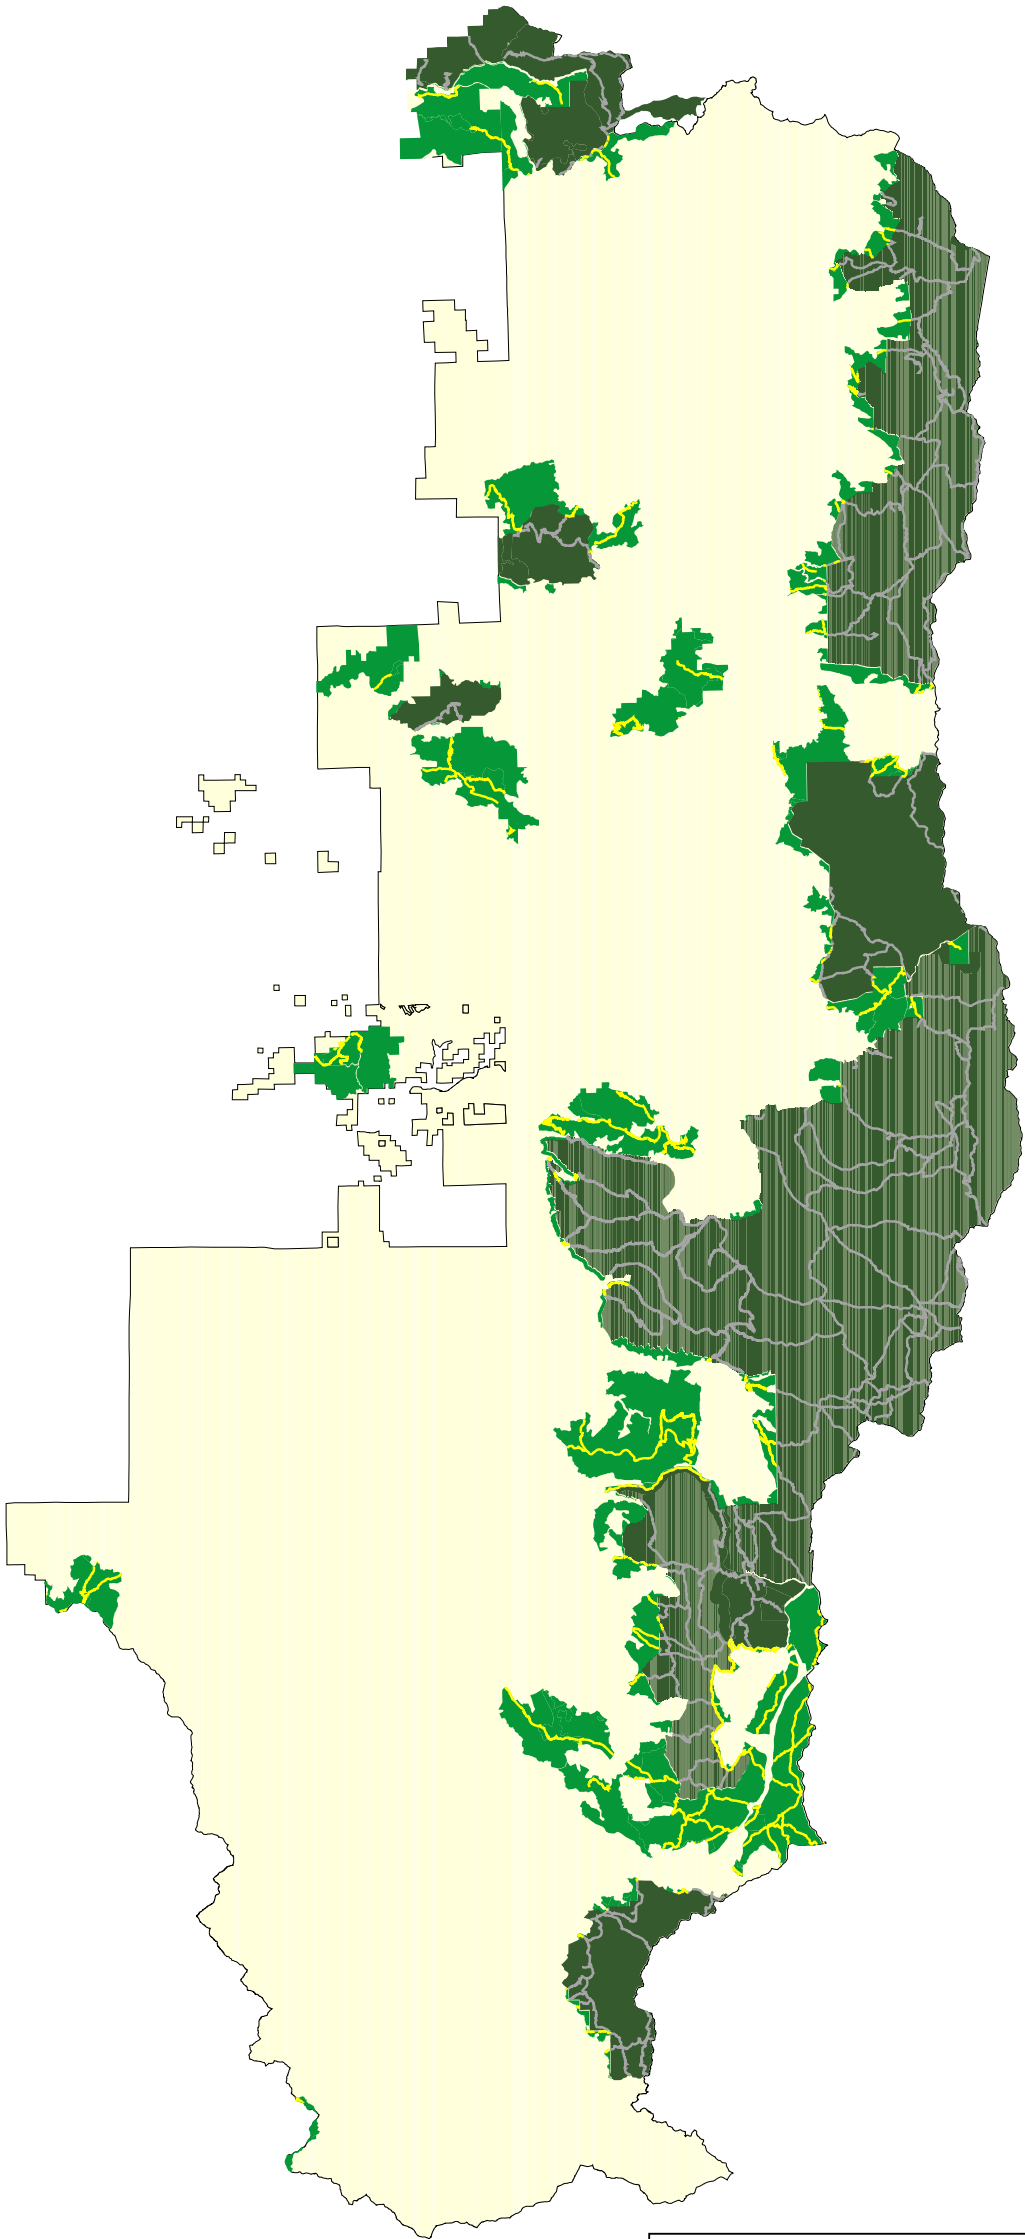

Willamette National Forest Oregon

10 0 10 Miles

-  Trails through Inventoried Roadless Areas
-  Inventoried Roadless Areas
-  Wilderness Areas and National Parks
-  National Forests
-  State Boundary
-  Cities